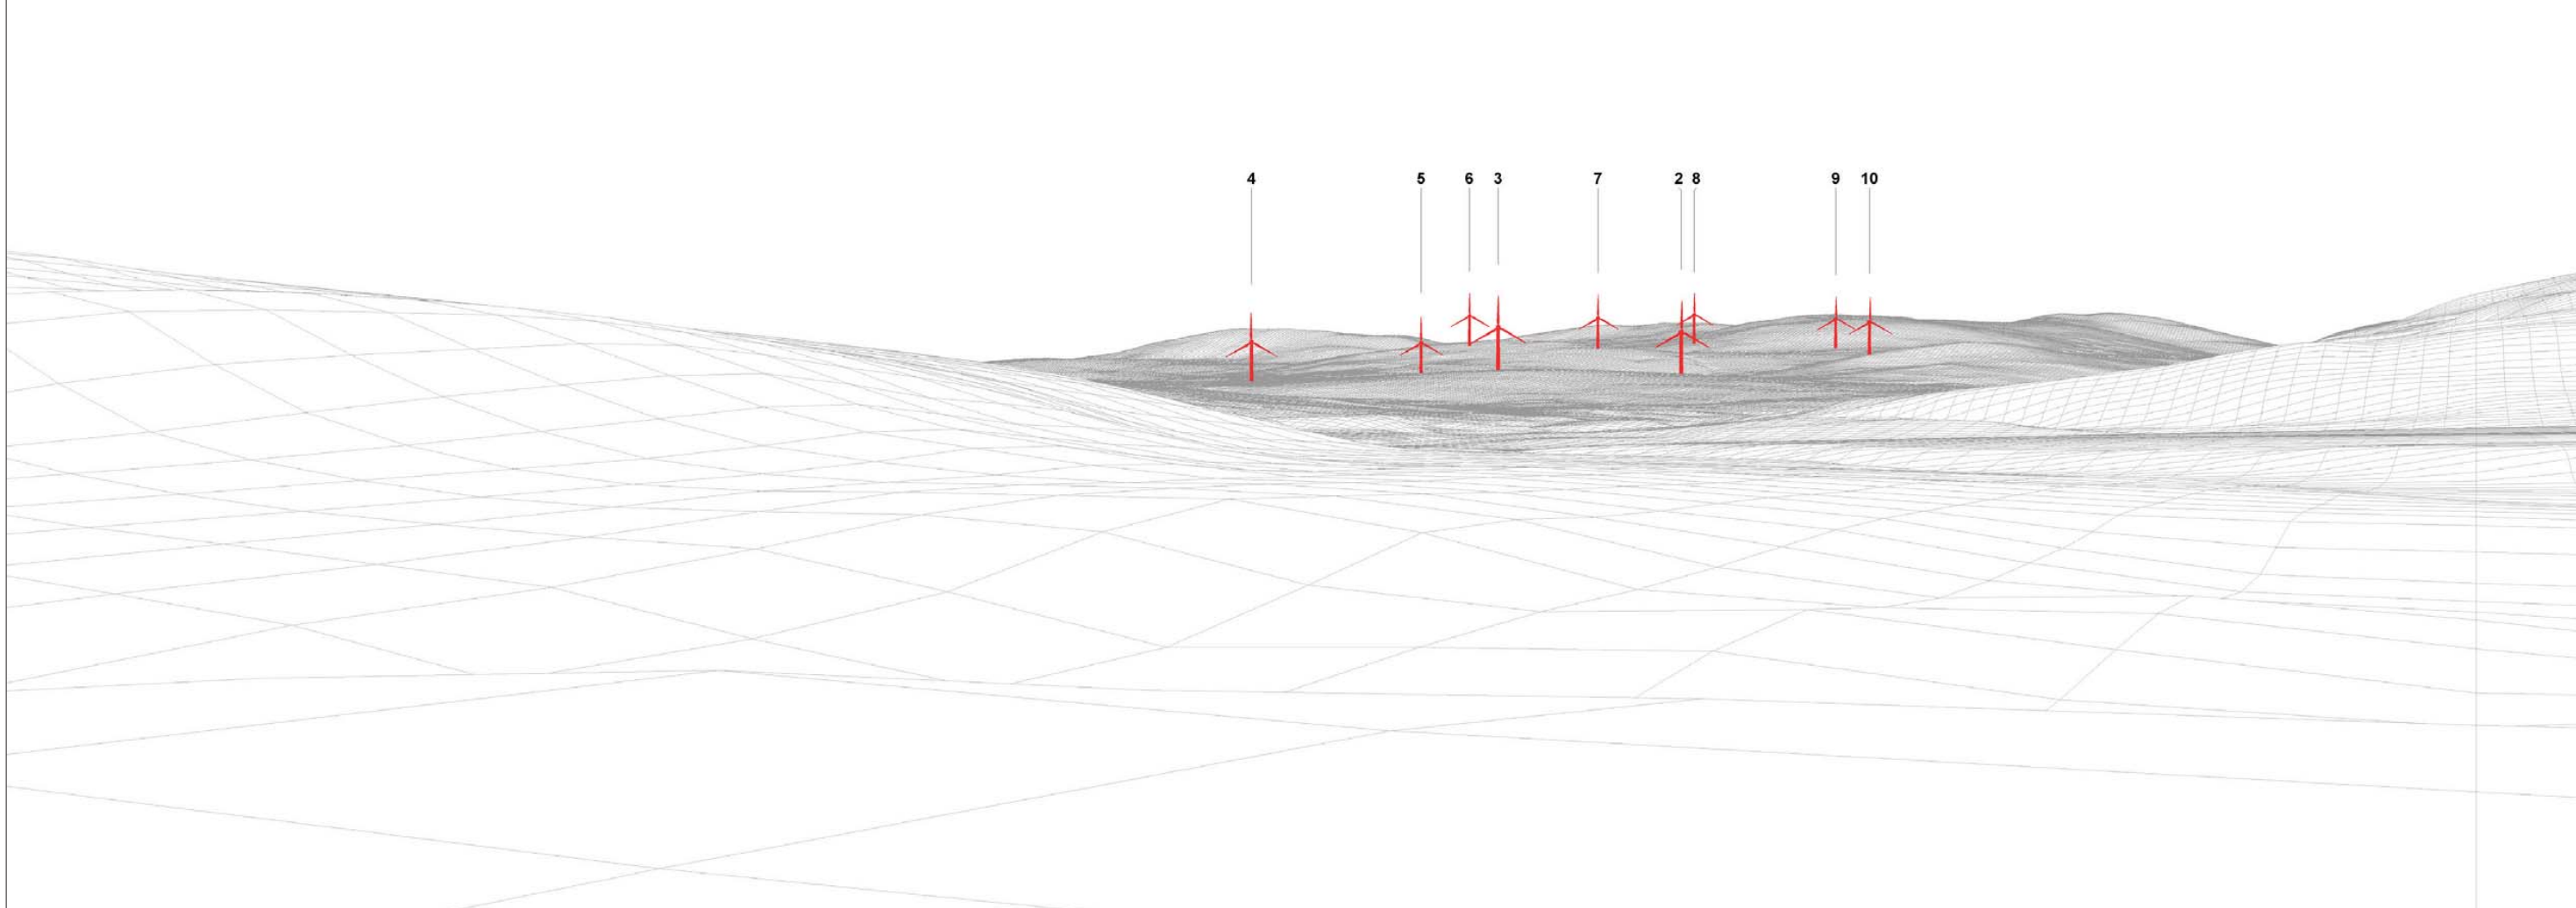

**Viewpoint 2: A835, Black Water Bridge**

Distance to nearest turbine: 3.646km

Camera: EOS 5D Mark II

Focal length: 50mm vertical (27°) x 28mm horizontal (65.5°)

Camera height: 1.5m

Date: 04/02/18

Time: 10:22

Viewpoint 2 Existing view

Viewpoint 2 Wireline overlay

Viewpoint 2 Existing view

Viewpoint 2 Cumulative Wireline. Application turbines in red, operational / under construction in blue, consented in purple and application in orange.

© Crown copyright and database rights 2018 Ordnance Survey 0100031673.

**Viewpoint 2: A835, Black Water Bridge**

Distance to nearest turbine: 3.646km

Camera: EOS 5D Mark II

Focal length: 50mm

Camera height: 1.5m

**Viewpoint 2: A835, Black Water Bridge**

Distance to nearest turbine: 3.646km

Camera: EOS 5D Mark II

Focal length: 75mm

Camera height: 1.5m

Date: 04/02/18

Time: 10:22

This image should be viewed at a comfortable arm's length (approx. 500mm).