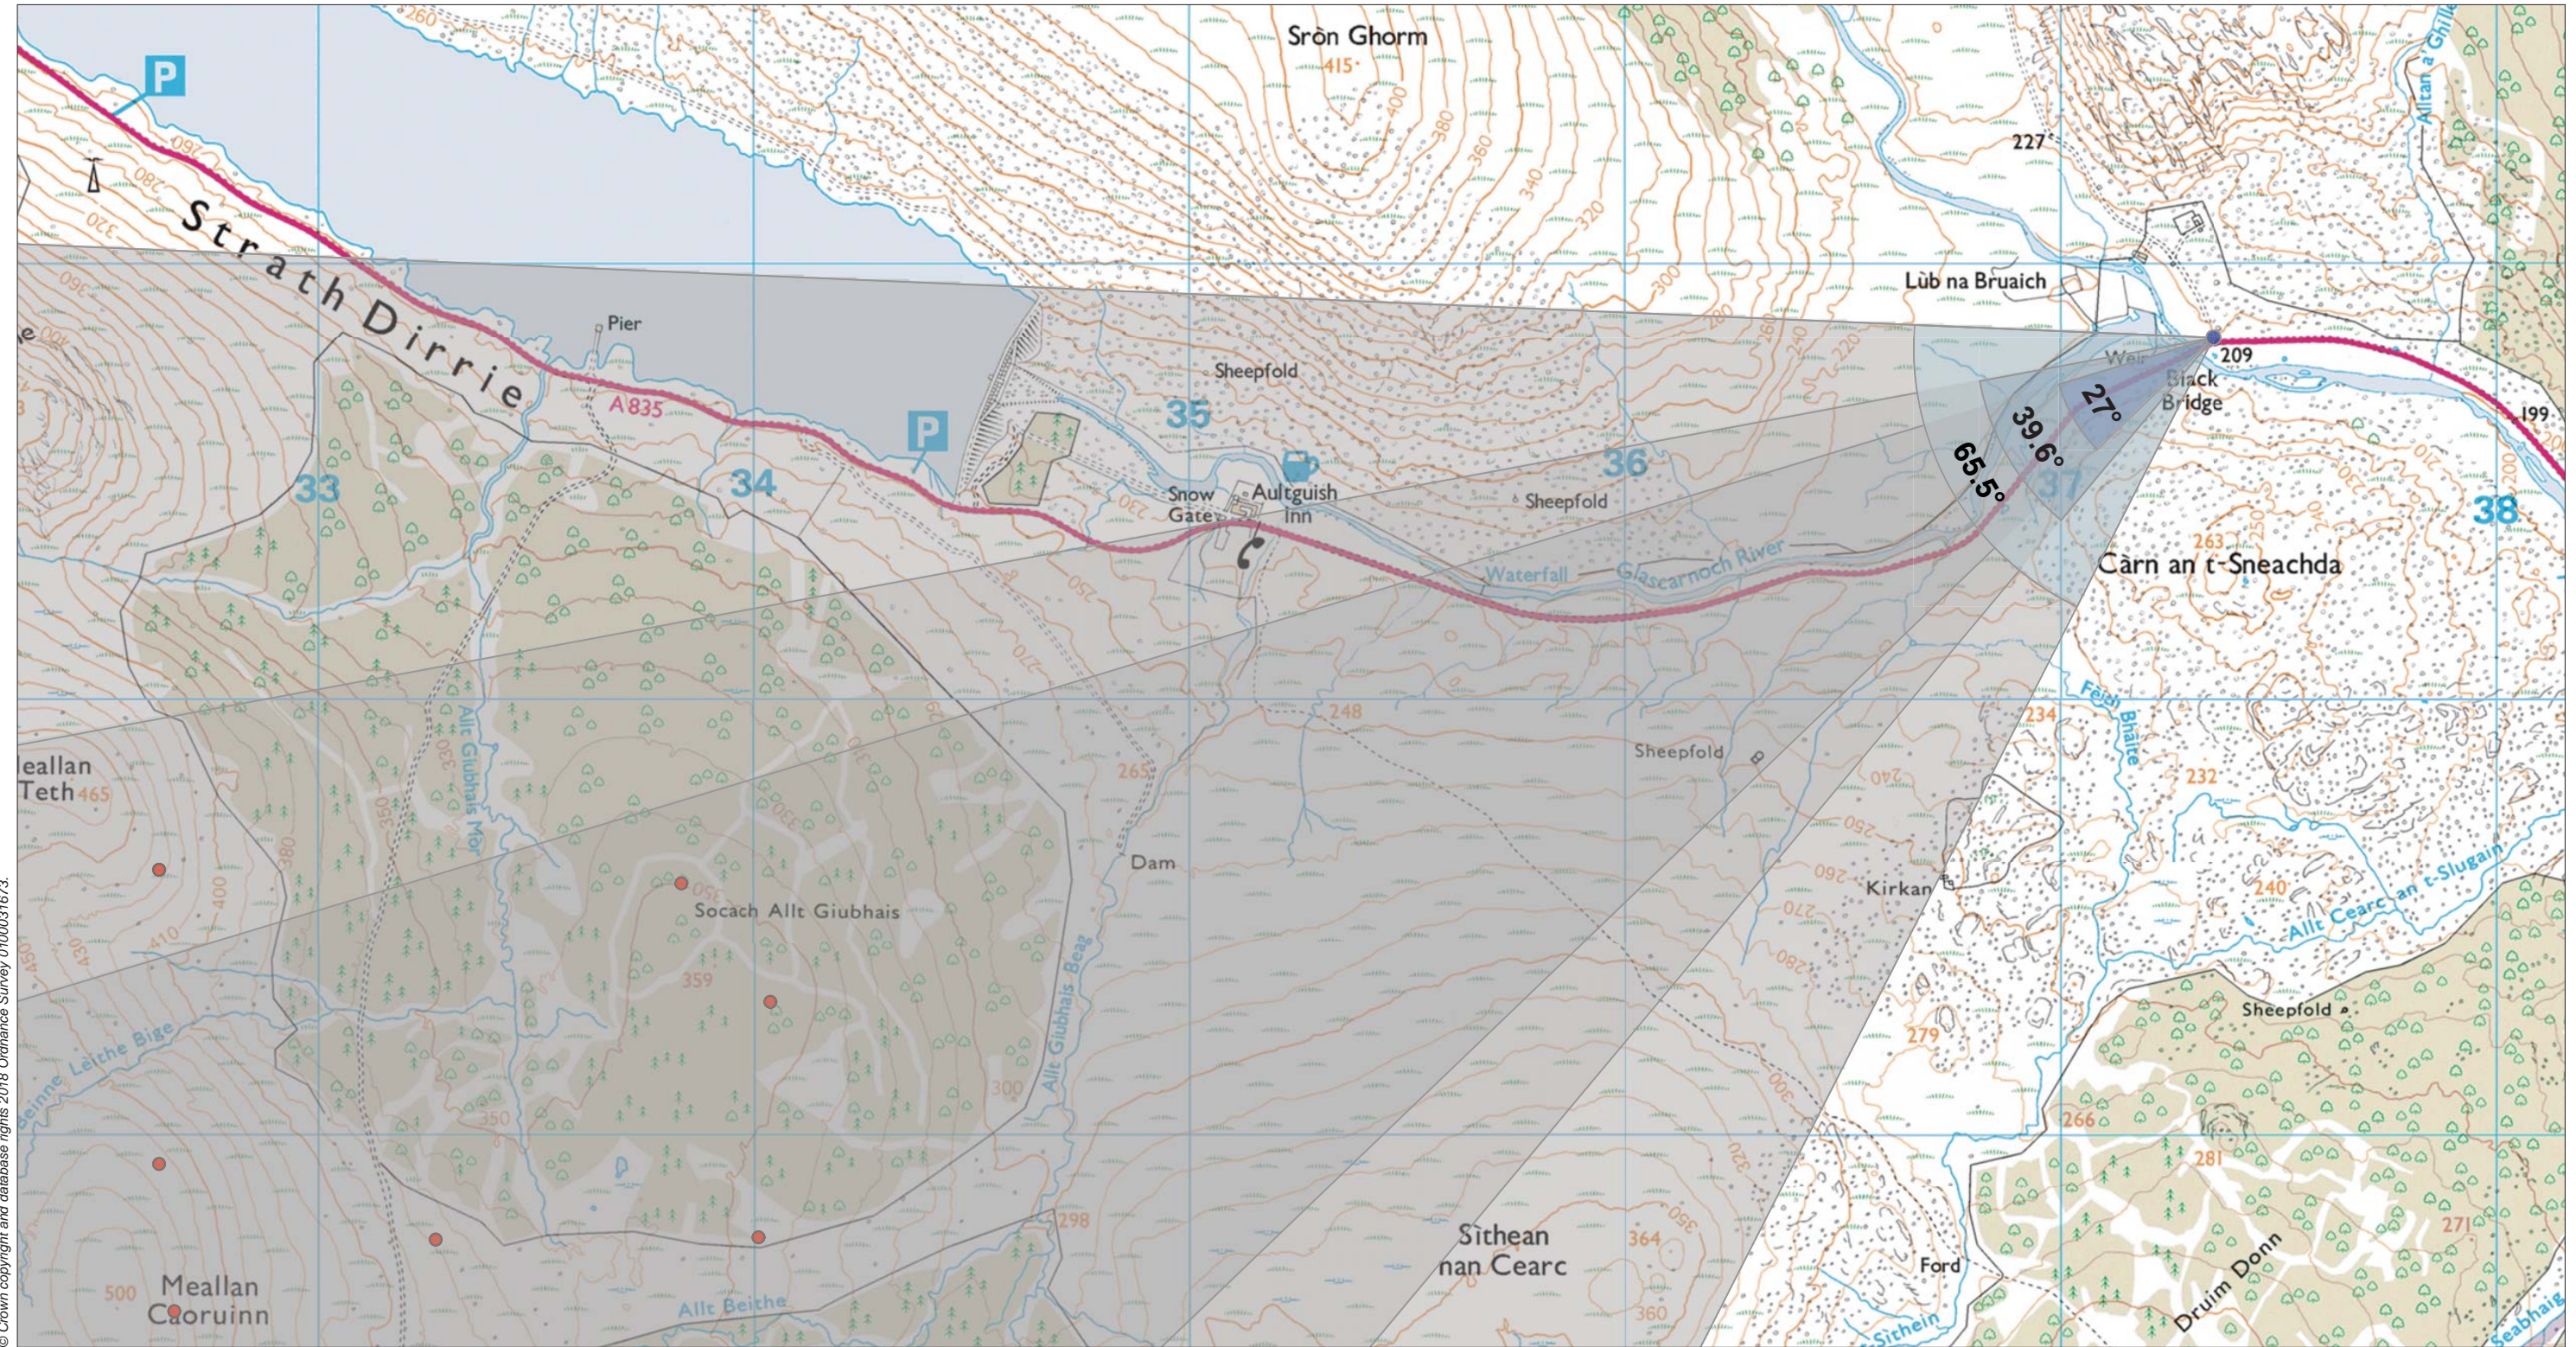

Viewpoint 2: A835, Black Water Bridge

© Crown copyright and database rights 2018 Ordnance Survey 0100031673.

Grid Ref: 237349 870830 Distance to nearest turbine: 3.646km AOD: 212.64m

This viewpoint is located at the start of the Strath Vaich access track where it joins the A835 to the immediate east of Black Bridge.

**Viewpoint 2: A835, Black Water Bridge**

Distance to nearest turbine: 3.646km

Camera: EOS 5D Mark II

Focal length: 50mm vertical (27°) x 28mm horizontal (65.5°)

Camera height: 1.5m

Date: 04/02/18

Time: 10:22

© Crown copyright and database rights 2018 Ordnance Survey 0100031673.

**Viewpoint 2: A835, Black Water Bridge**

Distance to nearest turbine: 3.646km

Camera: EOS 5D Mark II

Focal length: 50mm

Camera height: 1.5m

Date: 04/02/18

Time: 10:22

When viewed at a comfortable arm's length, this image is representative of the maximum field of view of clear vision but is not representative of scale and distance.

© Crown copyright and database rights 2018 Ordnance Survey 0100031673.