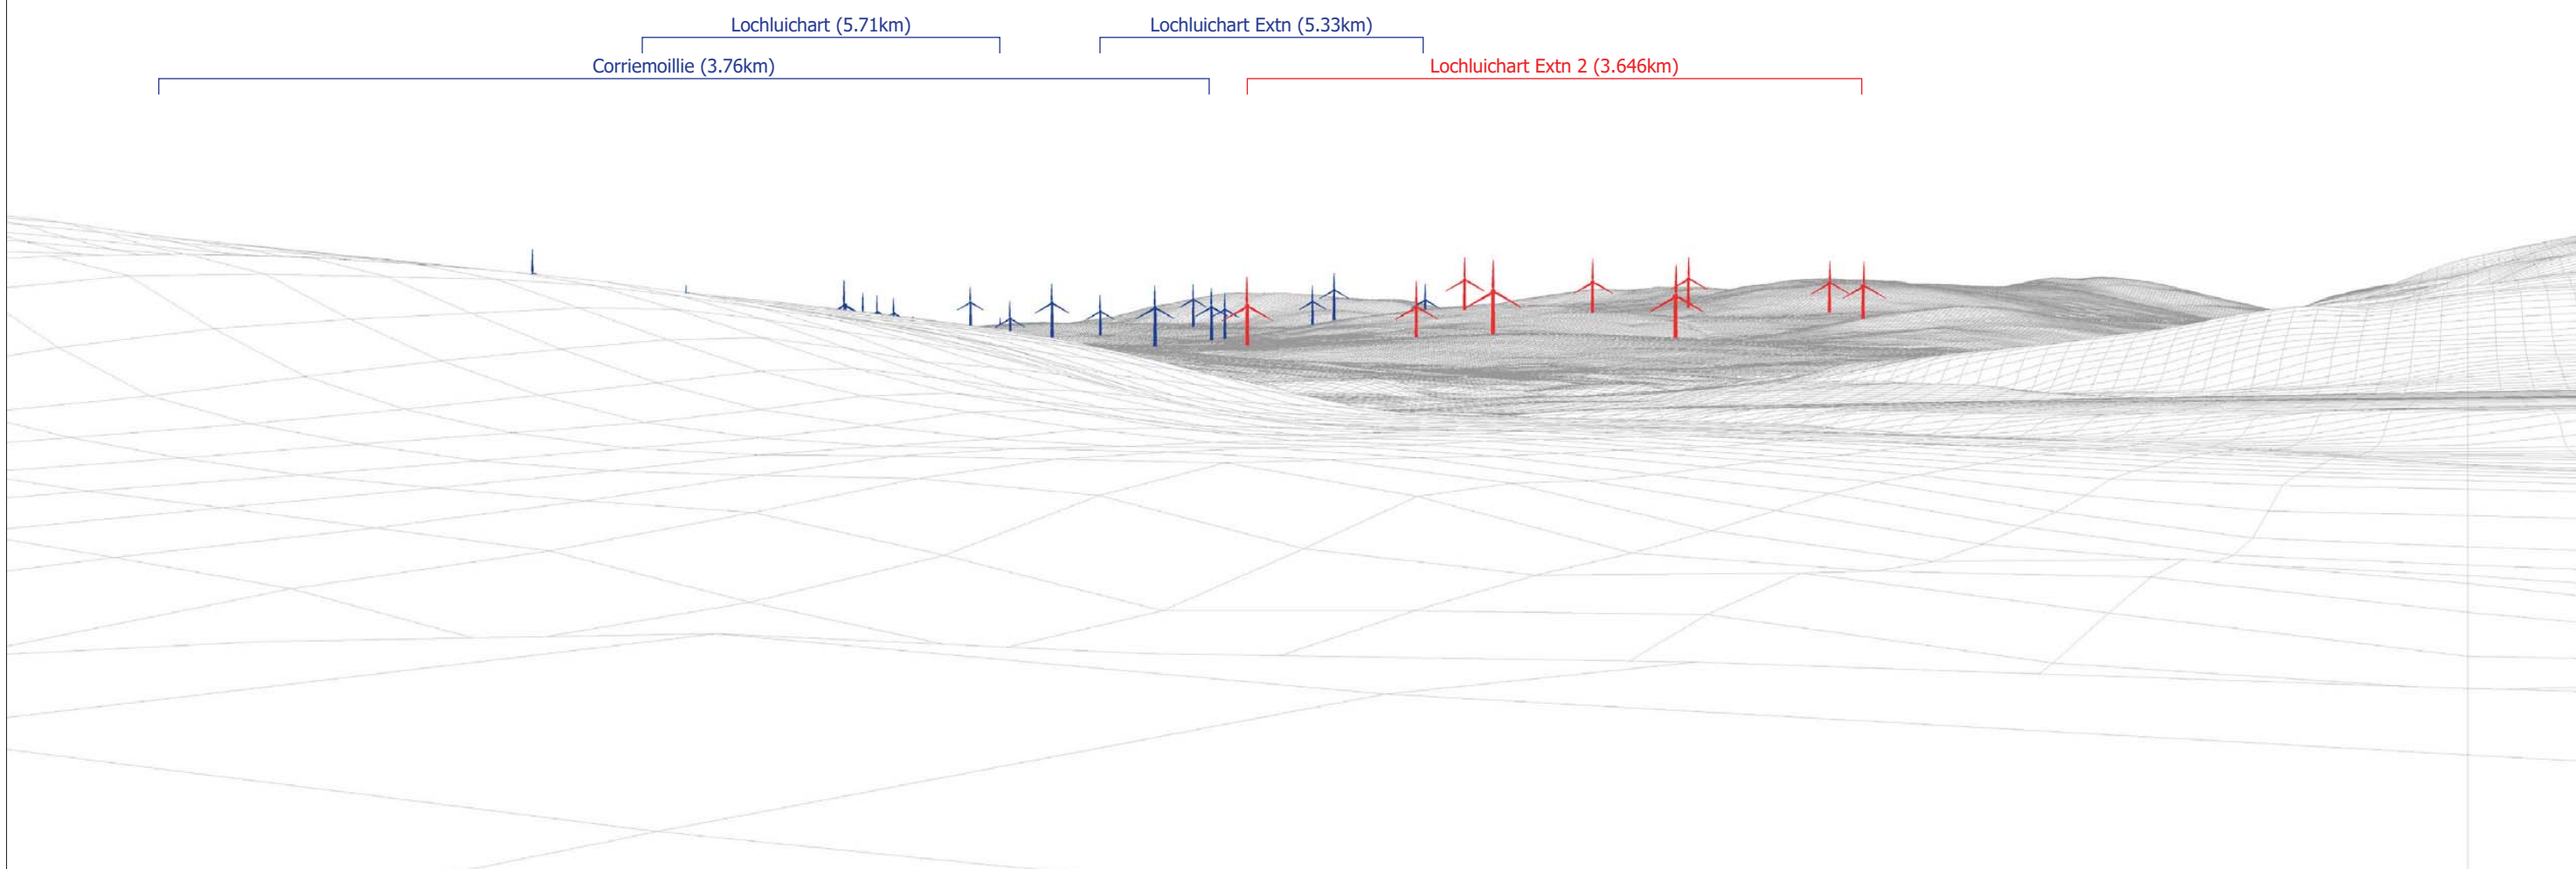

Viewpoint 2 Existing view

Viewpoint 2 Wireline overlay

Viewpoint 2 Existing view

Viewpoint 2 Cumulative Wireline. Application turbines in red, operational / under construction in blue, consented in purple and application in orange.

© Crown copyright and database rights 2018 Ordnance Survey 0100031673.

**Viewpoint 2: A835, Black Water Bridge**

Distance to nearest turbine: 3.646km

Camera: EOS 5D Mark II

Focal length: 50mm

Camera height: 1.5m

Date: 04/02/18

Time: 10:22

When viewed at a comfortable arm's length, this image is representative of the maximum field of view of clear vision but is not representative of scale and distance.

© Crown copyright and database rights 2018 Ordnance Survey 0100031673.

**Viewpoint 2: A835, Black Water Bridge**

Distance to nearest turbine: 3.646km

Camera: EOS 5D Mark II

Focal length: 75mm

Camera height: 1.5m

Date: 04/02/18

Time: 10:22

This image should be viewed at a comfortable arm's length (approx. 500mm).